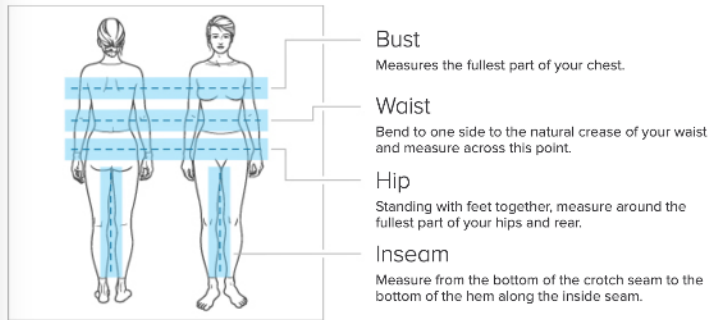

Healing Hands Women's Size Chart:

	XXS	XSM	SML	MED	LGE	XLG	2XL	3XL	4XL	5XL
Numeric Sizes	0-0	0-2	4-6	8-10	12-14	16-18	20-22	23-24	25-26	27-28
Bust	27-30	30-33	33-35	35-37	37-40	40-43	43-47	47-51	51-55	55-59
Waist	21-24	24-26	26-28	28-30	30-33	33-36	36-40	40-44	44-48	48-52
Hip	31-34	34-36	36-38	38-40	40-43	43-46	46-50	50-54	54-58	58-62
Inseam	31	31	31	31	31	31	31	31	31	31
Inseam Petite	29	29	29	29	29	29	29	29	29	29
Inseam Tall	33	33	33	33	33	33	33	33	33	33

Healing Hands Men's Size Chart:

	XSM	SML	MED	LGE	XLG	2XL	3XL	4XL	5XL
Numeric Sizes	30-32	34-36	38-40	42-44	46-48	50-52	54-56	58-60	62-64
Chest	32-34	36-37	38-40	42-44	46-48	50-52	54-56	58-60	62-64
Waist	27-28	29-31	32-34	35-38	39-42	43-46	47-50	51-54	55-58
Hip	32-34	35-37	38-40	41-44	45-48	49-52	53-56	57-60	61-64
Inseam	32	32	32	32	32	32	32	32	32
Inseam Petite	29.5	29.5	29.5	29.5	29.5	29.5	29.5	29.5	29.5
Inseam Tall	35	35	35	35	35	35	35	35	35