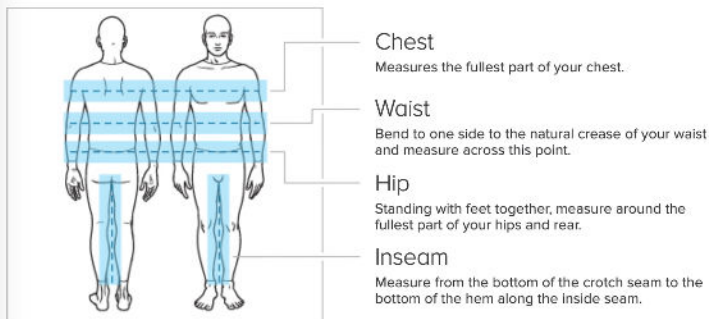

Healing Hands Women's Size Chart:

	XXS	XSM	SML	MED	LGE	XLG	2XL	3XL	4XL	5XL
Numeric Sizes	0-0	0-2	4-6	8-10	12-14	16-18	20-22	23-24	25-26	27-28
Bust	27-30	30-33	33-35	35-37	37-40	40-43	43-47	47-51	51-55	55-59
Waist	21-24	24-26	26-28	28-30	30-33	33-36	36-40	40-44	44-48	48-52
Hip	31-34	34-36	36-38	38-40	40-43	43-46	46-50	50-54	54-58	58-62
Inseam	31	31	31	31	31	31	31	31	31	31
Inseam Petite	29	29	29	29	29	29	29	29	29	29
Inseam Tall	33	33	33	33	33	33	33	33	33	33

Healing Hands Men's Size Chart:

	XSM	SML	MED	LGE	XLG	2XL	3XL	4XL	5XL
Numeric Sizes	30-32	34-36	38-40	42-44	46-48	50-52	54-56	58-60	62-64
Chest	32-34	36-37	38-40	42-44	46-48	50-52	54-56	58-60	62-64
Waist	27-28	29-31	32-34	35-38	39-42	43-46	47-50	51-54	55-58
Hip	32-34	35-37	38-40	41-44	45-48	49-52	53-56	57-60	61-64
Inseam	32	32	32	32	32	32	32	32	32
Inseam Petite	29.5	29.5	29.5	29.5	29.5	29.5	29.5	29.5	29.5
Inseam Tall	35	35	35	35	35	35	35	35	35